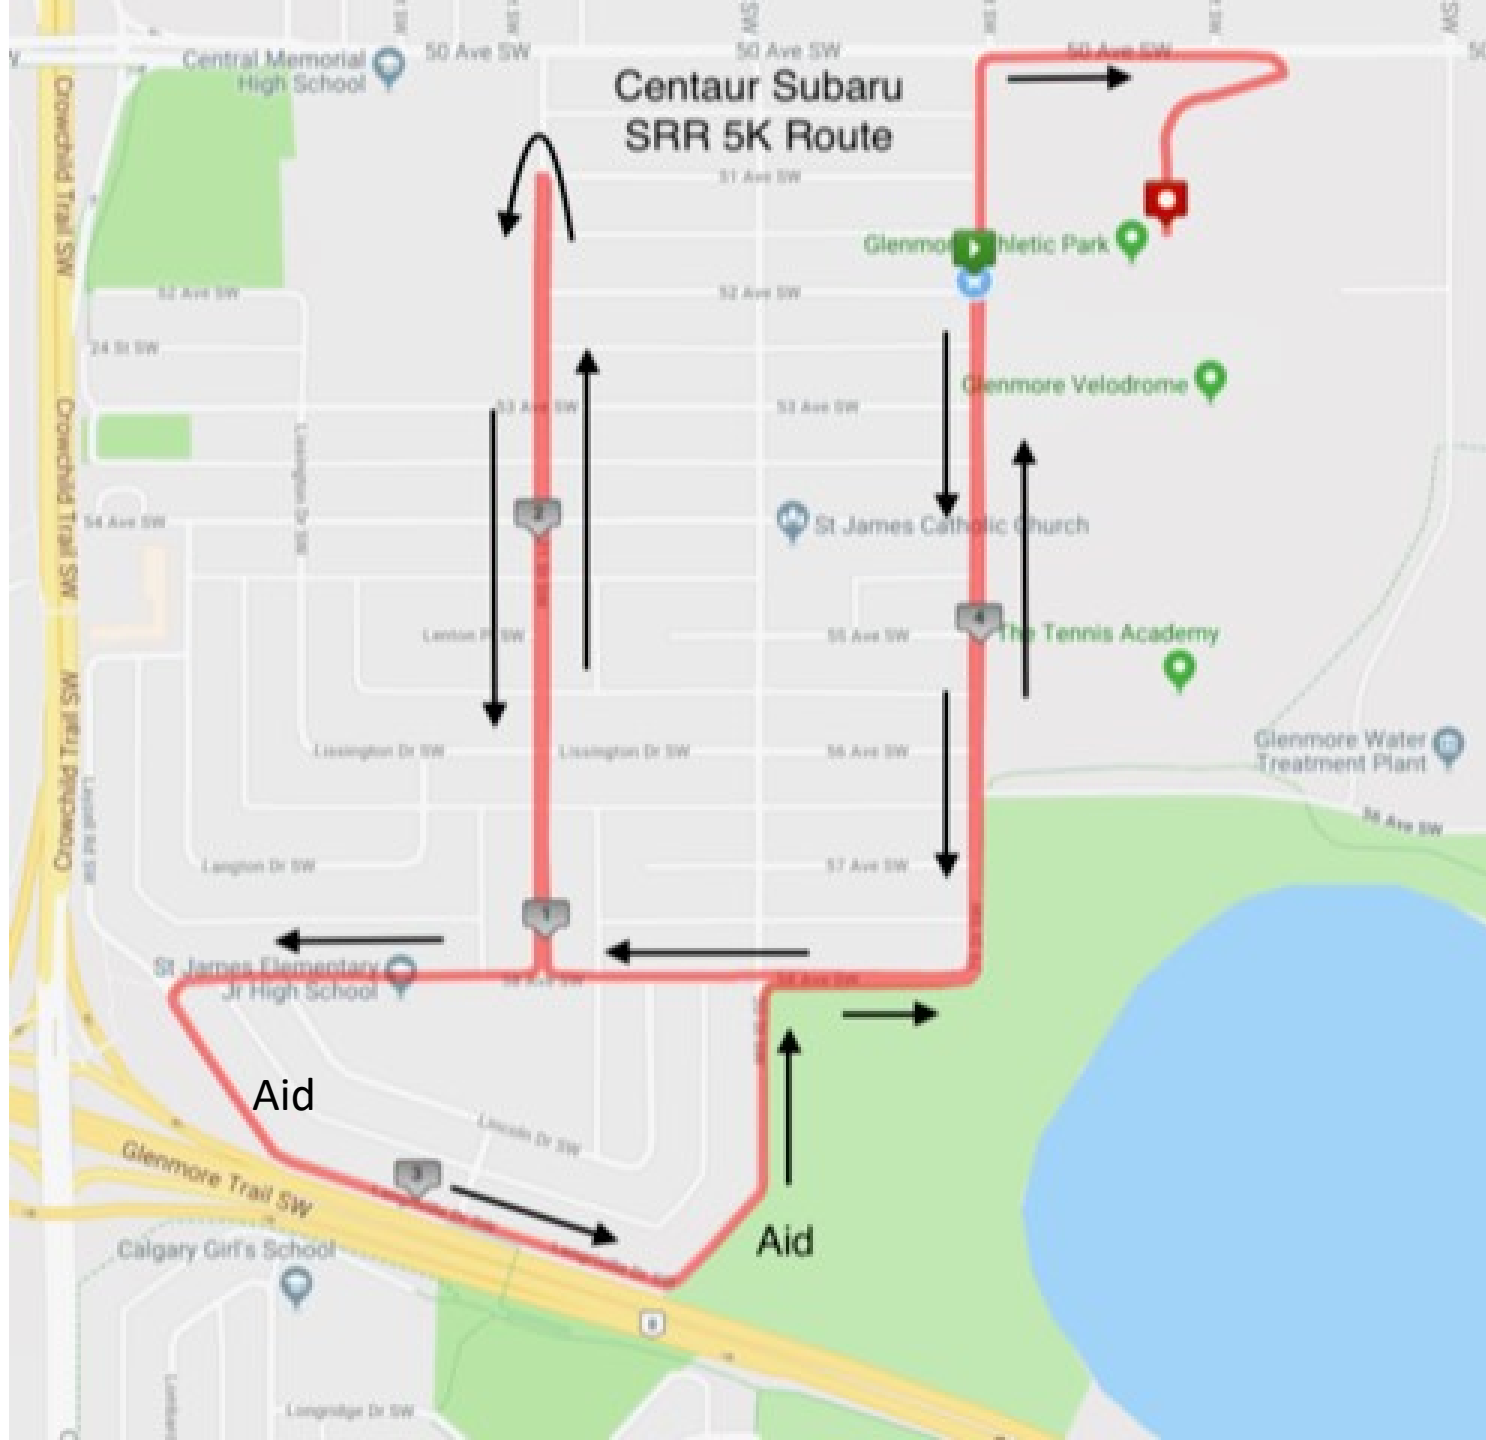

CENTAUR | SUBARU

Aid Station located
At 2.5km

CENTAUR | SUBARU

10K • 5K • KIDS RACE
HALF MARATHON